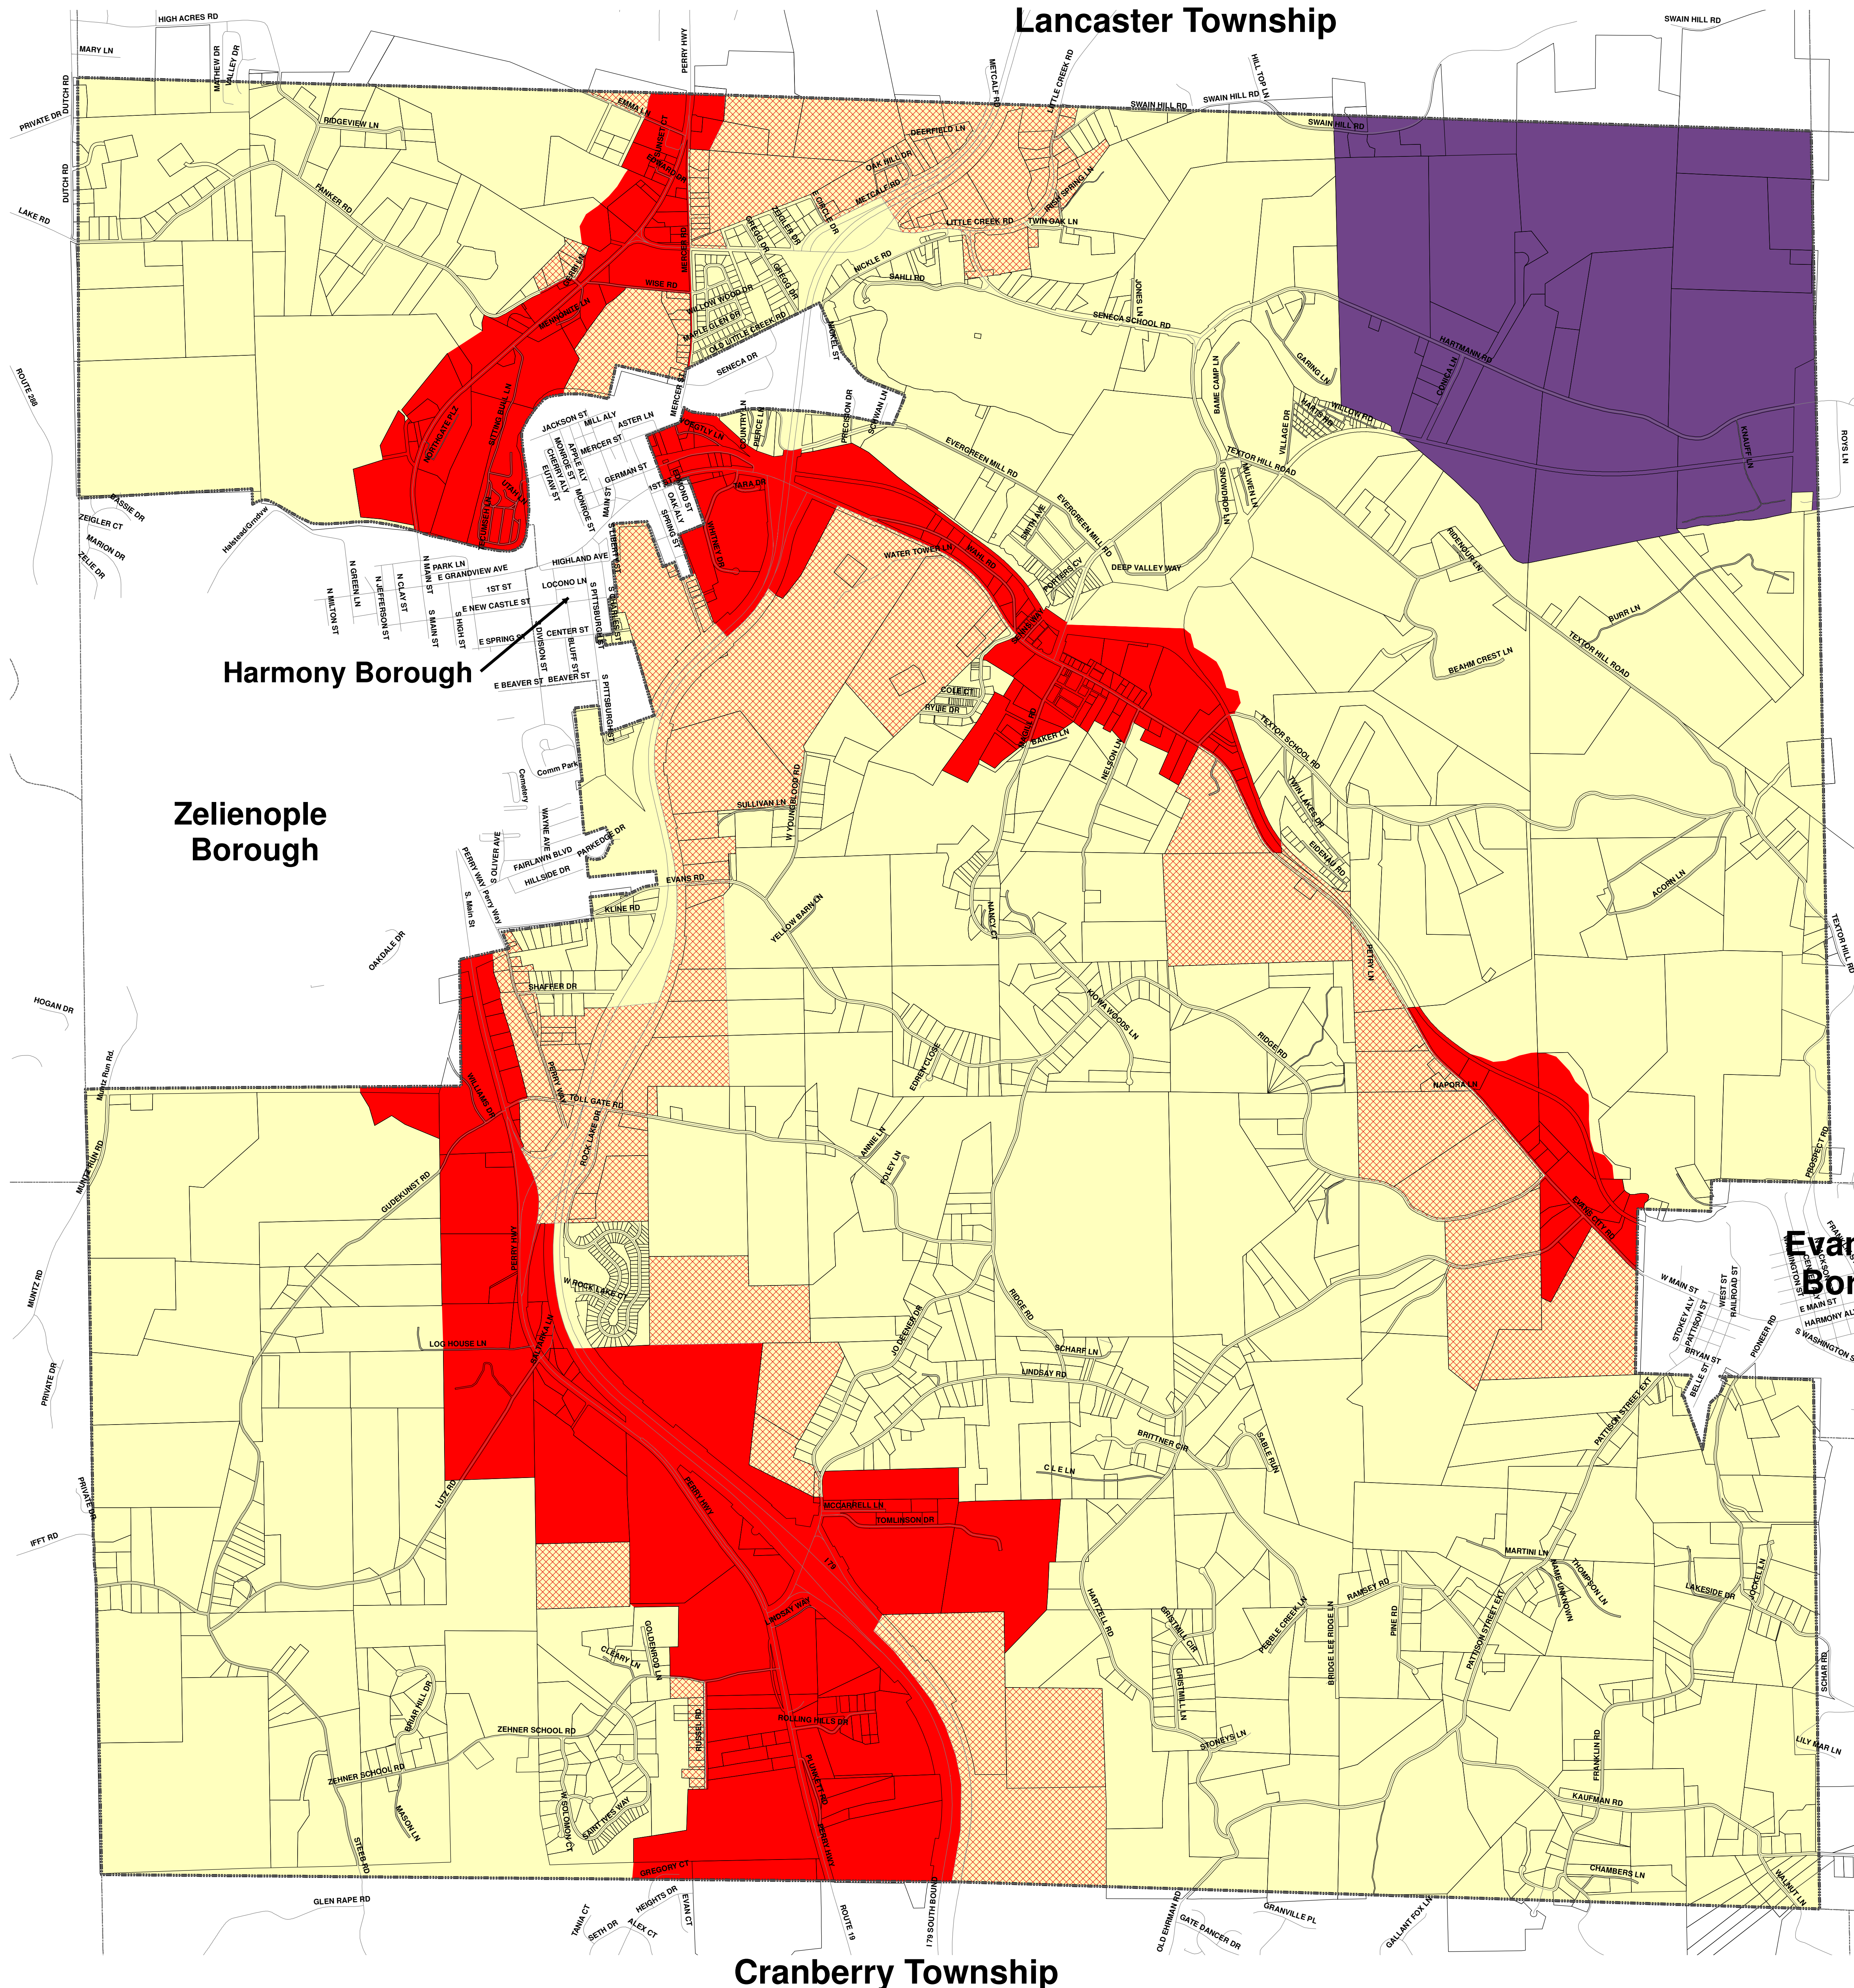

Jackson Township Zoning Map

Legend

- Township Boundary
- Roads
- Parcels

Zoning Districts

ZoningDist

- CC, Commercial Corridor
- LI, Large Scale Industrial
- R- Residential
- Transitional Overlay

Forward Township

0 1,250 2,500 5,000 Feet 1 inch = 1,000 feet

Certified to be the Official Zoning Map as referenced by §27-301 within Chapter 27 of the Jackson Township Code of Ordinances, adopted October 11, 2012.

Township Secretary
(ATTEST)

Chairman, Board of Supervisors

Cranberry Township